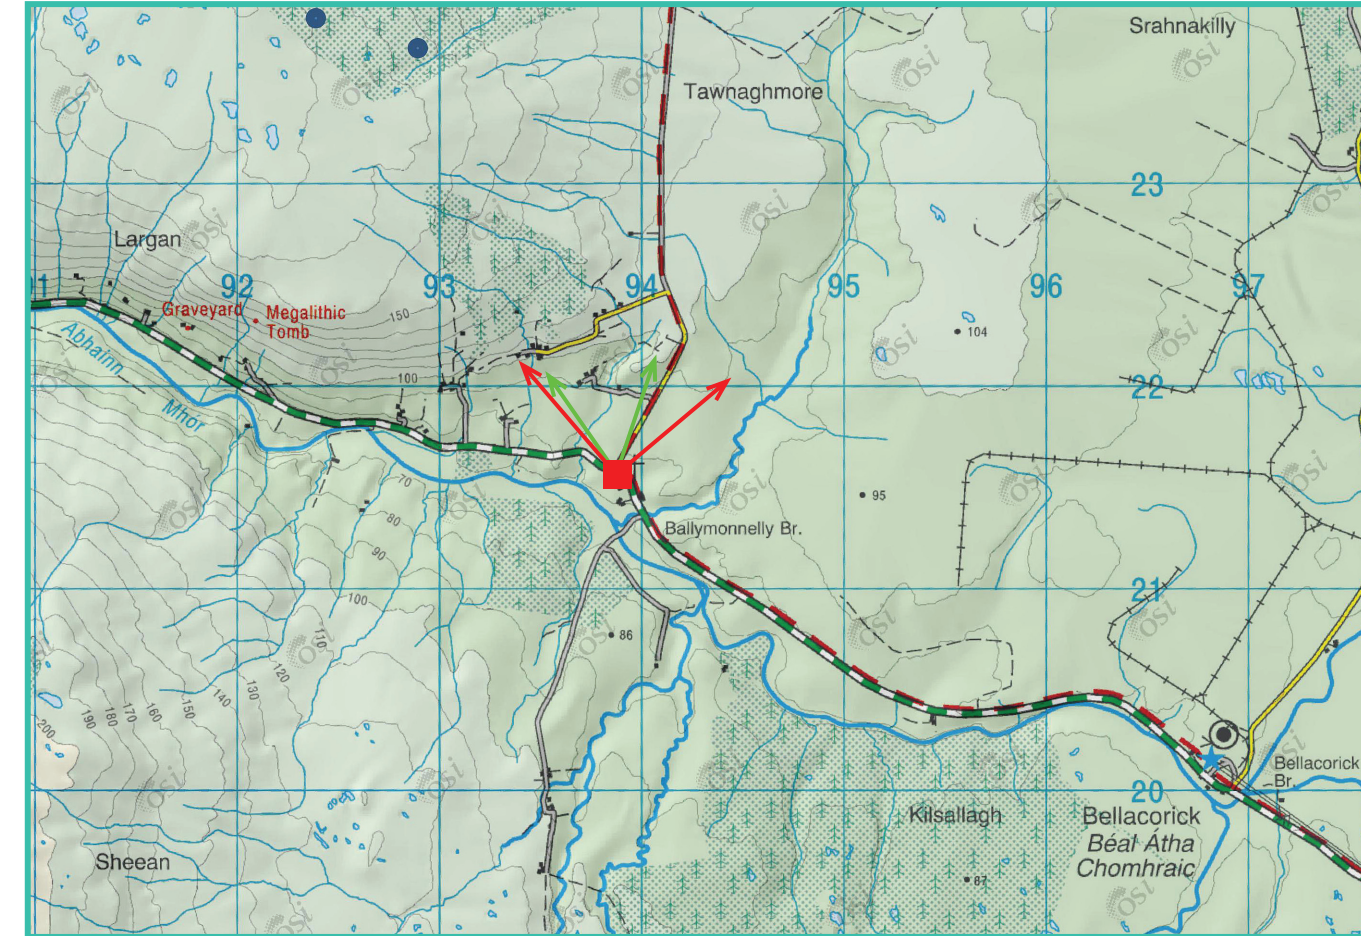

View Point 11

Tawnaghmore

Photomontage 11

View Point: View from the N59 National Road and the Western Way way-marked walking trail, in the townland of Tawnaghmore, approximately 2.4 km south-east of the nearest proposed turbine.

View point grid reference	493,827(E); 821,583(N)
Date of image taken	29.9.2021
Time of image taken	12:14pm
View point elevation	78m
Angle of Views	90° / 53.5°
View Direction (Image Centre)	8° / 348°
Horizontal extent of proposed turbines	45°
Distance to nearest proposed turbine	2.4km (T18)
Number of proposed turbines visible	21/21
Turbine Hub Height	115m
Turbine Tip Height	200m
Turbine Rotor Diameter	170m
Montage Type	Type 4* : Photomontage / Photowire / Survey / Scale Verifiable
Camera & Lens	Canon 5D Mark III / Full Frame Sensor with a 50mm Lens
Tripod	Manfrotto 190X extended to approx 1.5m.
Guidance	* Visual Representation of Development Proposals, Landscape Institute Technical Guidance Note 06/19, 2019
Map Licence	© Ordnance Survey Ireland. All rights reserved. Licence number CYAL50267517

View point relative to 20km radius.

View point relative to wind farm site.

Detail of view point location.

Map Legend

Area shown in 90° view

Area shown in 53.5° view

View Point

Wireframe Legend

90° View Extent

Existing View Image at 120°

53.5° View Extent

Matching Wireframe

Do Nothing at 90°

Matching Wireframe

Under Construction Oweninny 2 Wind Farm

Proposed Photomontage with Cumulative at 90°