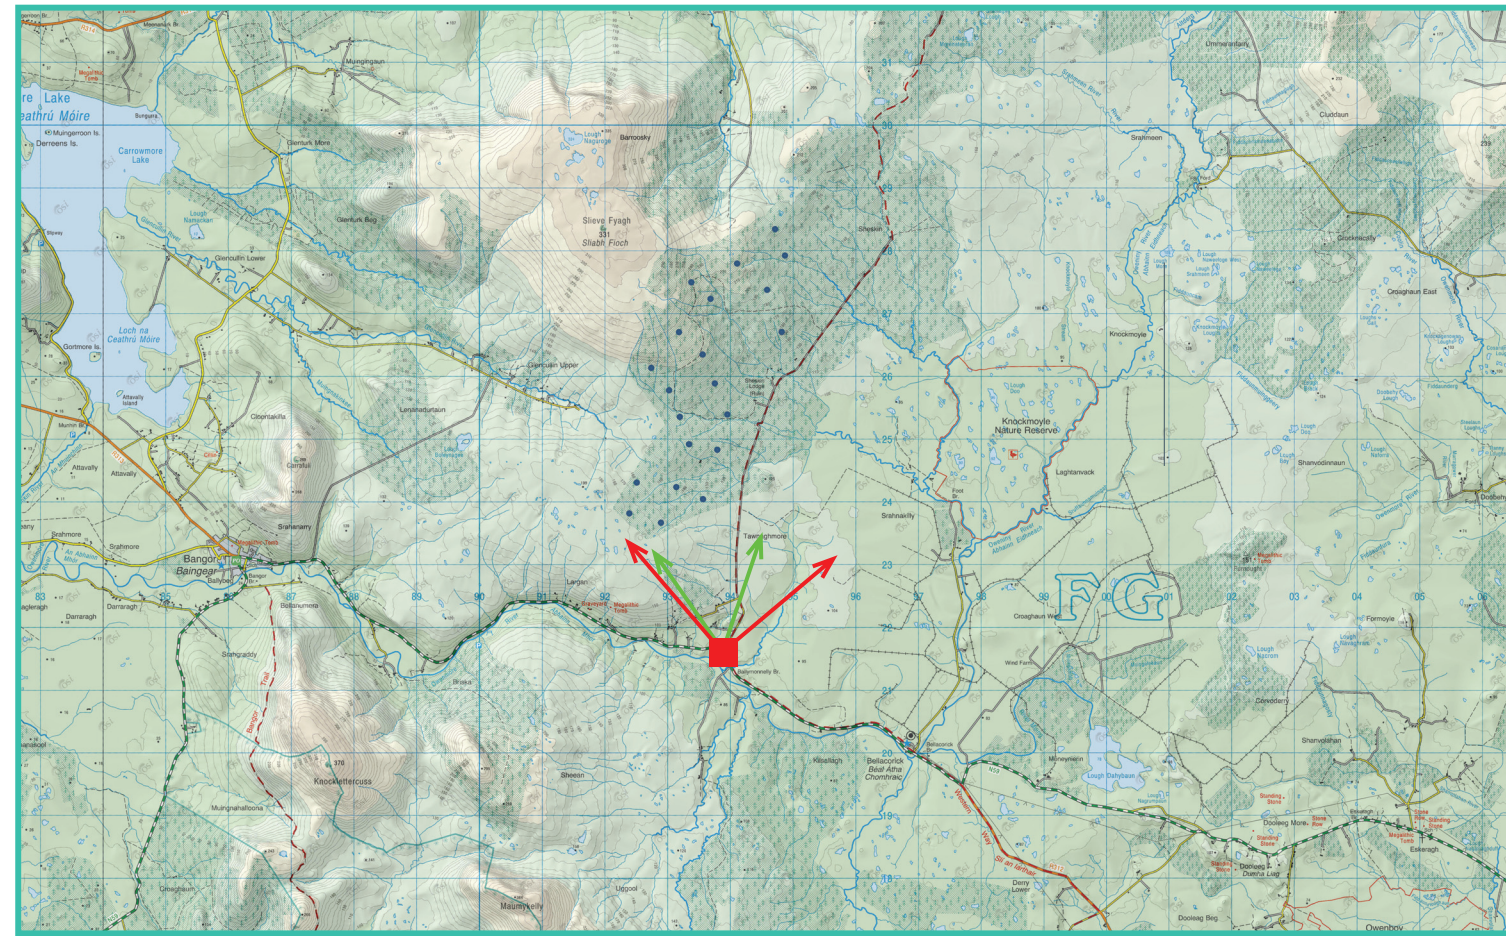

View Point 11

Tawnaghmore

Photomontage 11

View Point: View from the N59 National Road and the Western Way way-marked walking trail, in the townland of Tawnaghmore, approximately 2.4 km south-east of the nearest proposed turbine.

View point grid reference	493,827(E); 821,583(N)
Date of image taken	29.9.2021
Time of image taken	12:14pm
View point elevation	78m
Angle of Views	90° / 53.5°
View Direction (Image Centre)	8° / 348°
Horizontal extent of proposed turbines	45°
Distance to nearest proposed turbine	2.4km (T18)
Number of proposed turbines visible	21/21
Turbine Hub Height	115m
Turbine Tip Height	200m
Turbine Rotor Diameter	170m
Montage Type	Type 4* : Photomontage / Photowire / Survey / Scale Verifiable
Camera & Lens	Canon 5D Mark III / Full Frame Sensor with a 50mm Lens
Tripod	Manfrotto 190X extended to approx 1.5m.
Guidance	* Visual Representation of Development Proposals, Landscape Institute Technical Guidance Note 06/19, 2019
Map Licence	© Ordnance Survey Ireland. All rights reserved. Licence number CYAL50267517

View point relative to 20km radius.

View point relative to wind farm site.

Detail of view point location.

Map Legend

Area shown in 90° view

Area shown in 53.5° view

View Point

Wireframe Legend

90° View Extent

Existing View Image at 120°

53.5° View Extent

Matching Wireframe

Do Nothing at 90°

Matching Wireframe

Under Construction Oweninny 2 Wind Farm

Proposed Photomontage with Cumulative at 90°