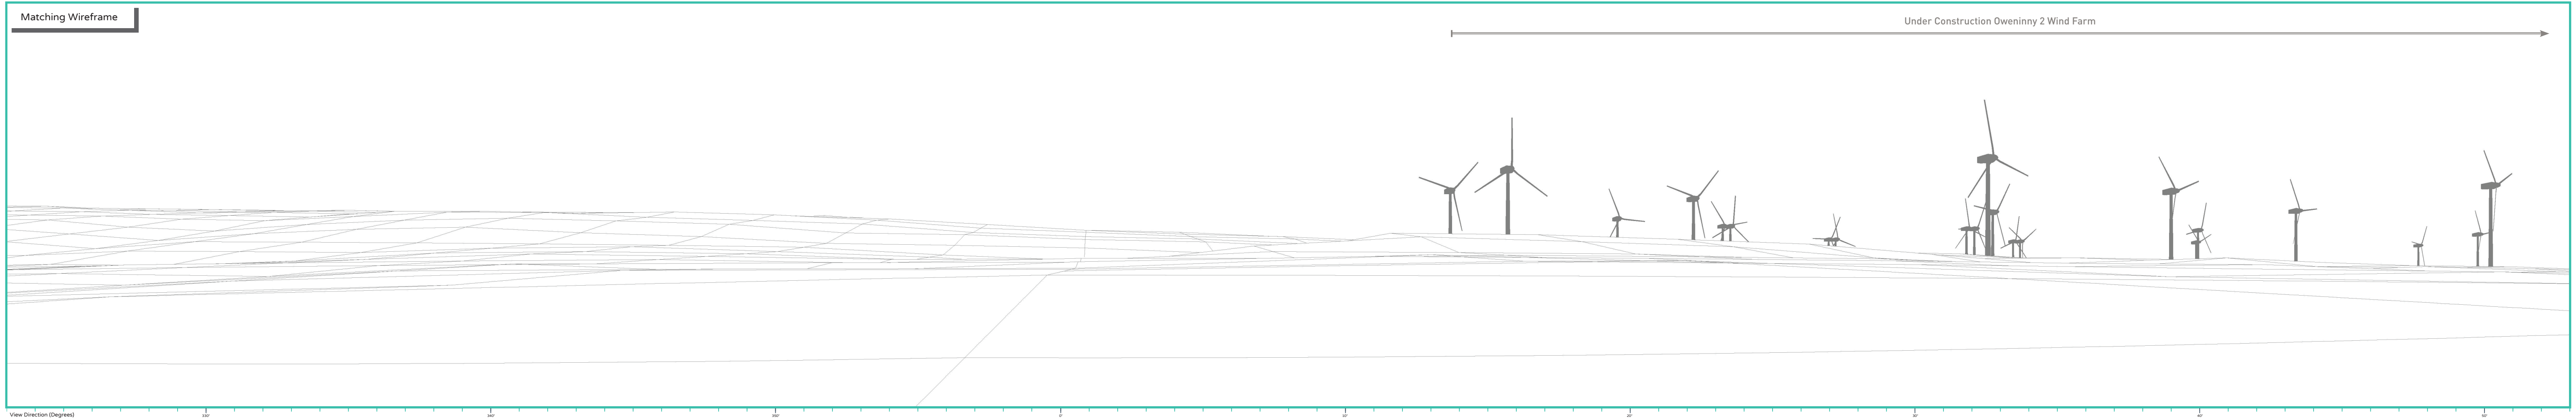

View point grid reference	493,827(E); 821,583(N)
Date of image taken	29.9.2021
Time of image taken	12:14pm
View point elevation	78m
Angle of Views	90° / 53.5°
View Direction (Image Centre)	8° / 348°
Horizontal extent of proposed turbines	45°
Distance to nearest proposed turbine	2.4km (T18)
Number of proposed turbines visible	21/21
Turbine Hub Height	115m
Turbine Tip Height	200m
Turbine Rotor Diameter	170m
Montage Type	Type 4* : Photomontage / Photowire / Survey / Scale Verifiable
Camera & Lens	Canon 5D Mark III / Full Frame Sensor with a 50mm Lens
Tripod	Manfrotto 190X extended to approx 1.5m.
Guidance	* Visual Representation of Development Proposals, Landscape Institute Technical Guidance Note 06/19, 2019
Map Licence	© Ordnance Survey Ireland. All rights reserved. Licence number CYAL50267517

View point relative to 20km radius.

View point relative to wind farm site.

Detail of view point location.

Map Legend

Area shown in 90° view

Area shown in 53.5° view

View Point

Wireframe Legend

90° View Extent

Existing View Image at 120°

53.5° View Extent

Matching Wireframe

Do Nothing at 90°

Matching Wireframe

Under Construction Oweninny 2 Wind Farm

Proposed Photomontage with Cumulative at 90°

Matching Wireframe

Proposed Sheskin South Wind Farm

Under Construction Oweninny 2 Wind Farm

Proposed Photomontage with Cumulative at 53.5°

Proposed Photomontage with Cumulative at 53.5°

Proposed Sheskin South Wind Farm