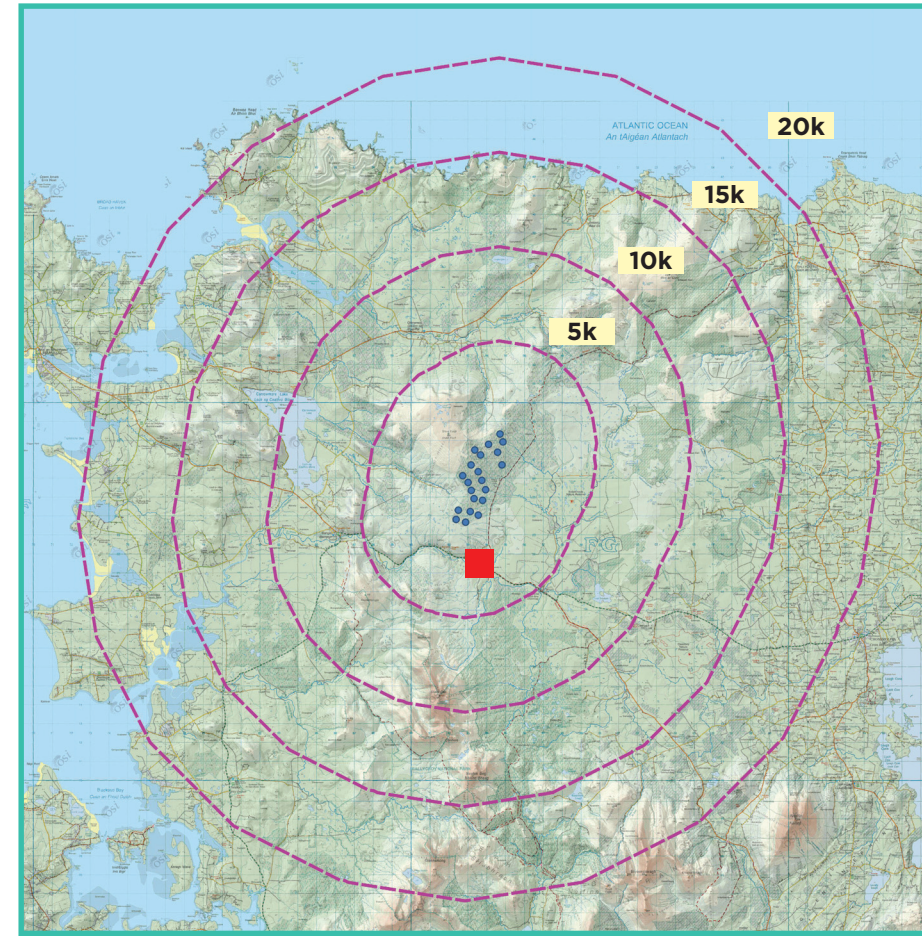

View Point 11

Tawnaghmore

Photomontage 11

View Point: View from the N59 National Road and the Western Way way-marked walking trail, in the townland of Tawnaghmore, approximately 2.4 km south-east of the nearest proposed turbine.

View point grid reference	493,827(E); 821,583(N)
Date of image taken	29.9.2021
Time of image taken	12:14pm
View point elevation	78m
Angle of Views	90° / 53.5°
View Direction (Image Centre)	8° / 348°
Horizontal extent of proposed turbines	45°
Distance to nearest proposed turbine	2.4km (T18)
Number of proposed turbines visible	21/21
Turbine Hub Height	115m
Turbine Tip Height	200m
Turbine Rotor Diameter	170m
Montage Type	Type 4* : Photomontage / Photowire / Survey / Scale Verifiable
Camera & Lens	Canon 5D Mark III / Full Frame Sensor with a 50mm Lens
Tripod	Manfrotto 190X extended to approx 1.5m.
Guidance	* Visual Representation of Development Proposals, Landscape Institute Technical Guidance Note 06/19, 2019
Map Licence	© Ordnance Survey Ireland. All rights reserved. Licence number CYAL50267517

View point relative to 20km radius.

View point relative to wind farm site.

Detail of view point location.

Map Legend

Area shown in 90° view

Area shown in 53.5° view

View Point

Wireframe Legend